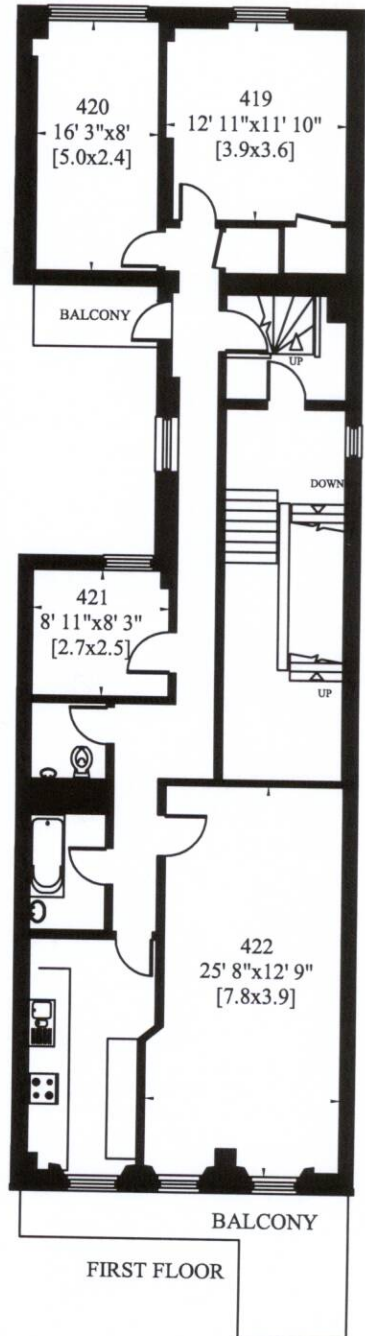

19 COURTFIELD GARDENS  
LONDON SW5

Gross Internal Area: 699 Sq. metres  
7527 Sq. feet

Scale 1:150

FIRST/ SECOND FLOOR  
MEZZANINE

ROOF

SECOND FLOOR

THIRD FLOOR

FOURTH FLOOR

LOWER GROUND FLOOR