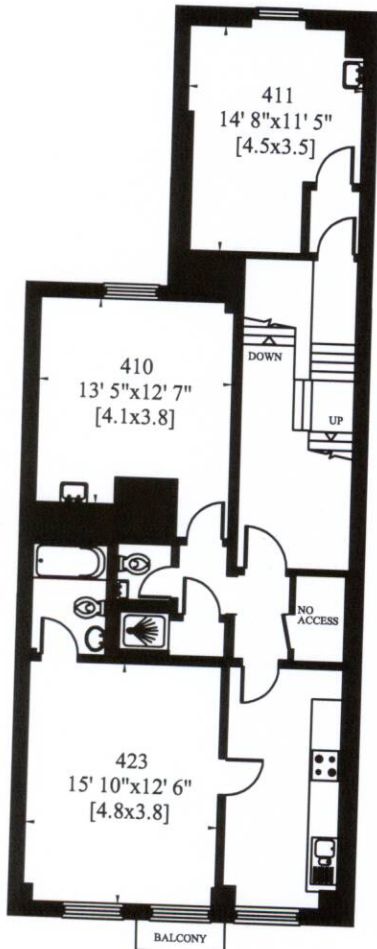

19 COURTFIELD GARDENS  
LONDON SW5

Gross Internal Area: 699 Sq. metres  
7527 Sq. feet

Scale 1:150

FIRST/ SECOND FLOOR  
MEZZANINE

ROOF

SECOND FLOOR

THIRD FLOOR

FOURTH FLOOR

LOWER GROUND FLOOR