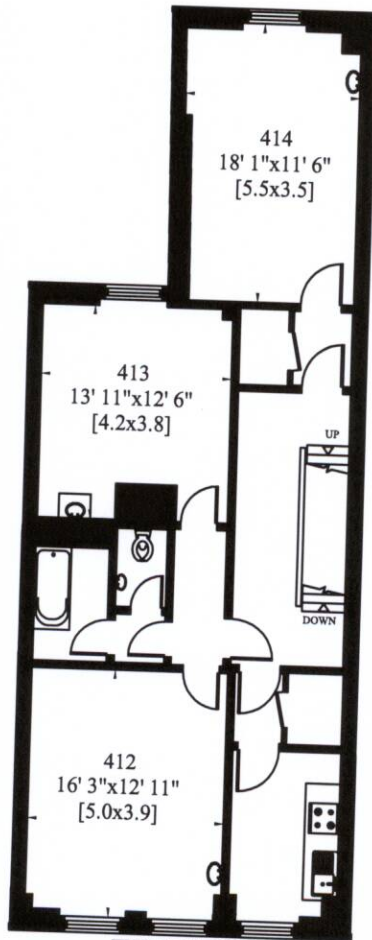

19 COURTFIELD GARDENS  
LONDON SW5

Gross Internal Area: 699 Sq. metres  
7527 Sq. feet

Scale 1:150

FIRST/ SECOND FLOOR  
MEZZANINE

ROOF

SECOND FLOOR

THIRD FLOOR

FOURTH FLOOR

LOWER GROUND FLOOR