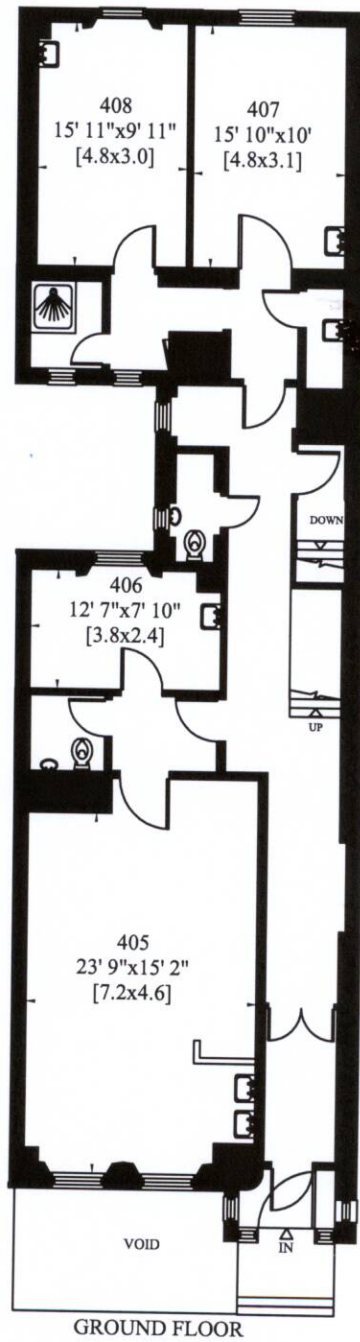

19 COURTFIELD GARDENS  
LONDON SW5

Gross Internal Area: 699 Sq. metres  
7527 Sq. feet

Scale 1:150

FIRST/ SECOND FLOOR  
MEZZANINE

ROOF

SECOND FLOOR

THIRD FLOOR

FOURTH FLOOR

LOWER GROUND FLOOR