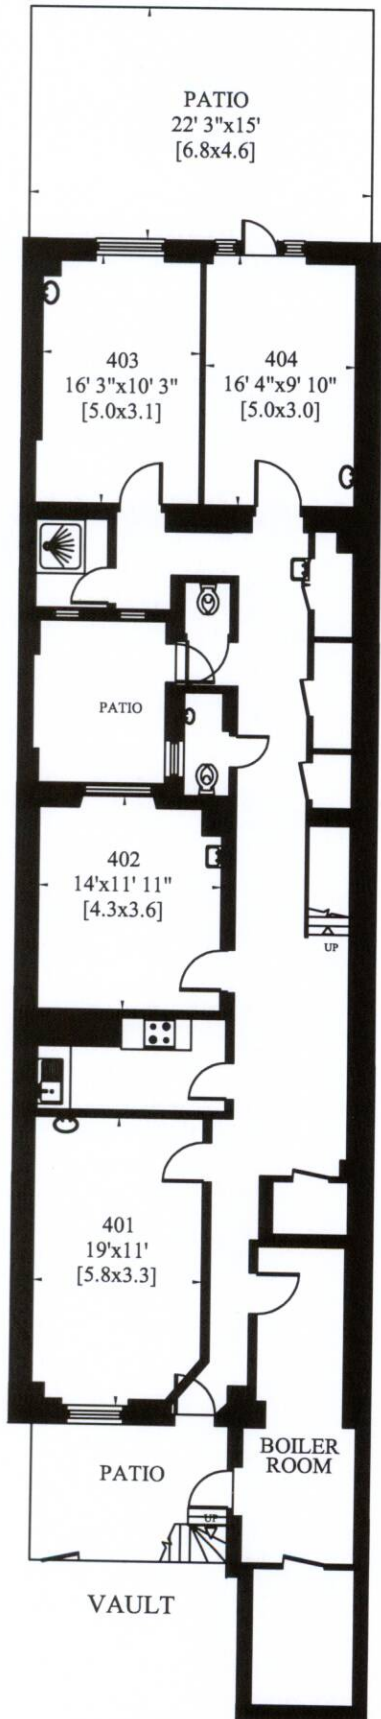

19 COURTFIELD GARDENS  
LONDON SW5

Gross Internal Area: 699 Sq. metres  
7527 Sq. feet

Scale 1:150

FIRST/ SECOND FLOOR  
MEZZANINE

ROOF

SECOND FLOOR

THIRD FLOOR

FOURTH FLOOR

LOWER GROUND FLOOR