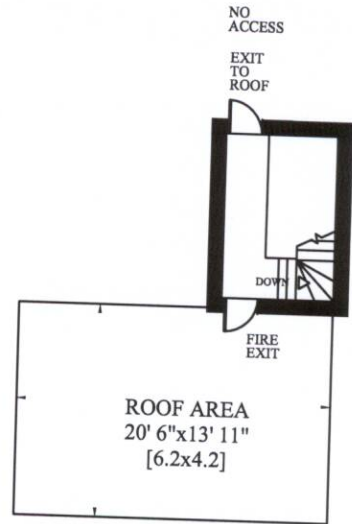

19 COURTFIELD GARDENS  
LONDON SW5

Gross Internal Area: 699 Sq. metres  
7527 Sq. feet

Scale 1:150

FIRST/ SECOND FLOOR  
MEZZANINE

ROOF

SECOND FLOOR

THIRD FLOOR

FOURTH FLOOR

LOWER GROUND FLOOR