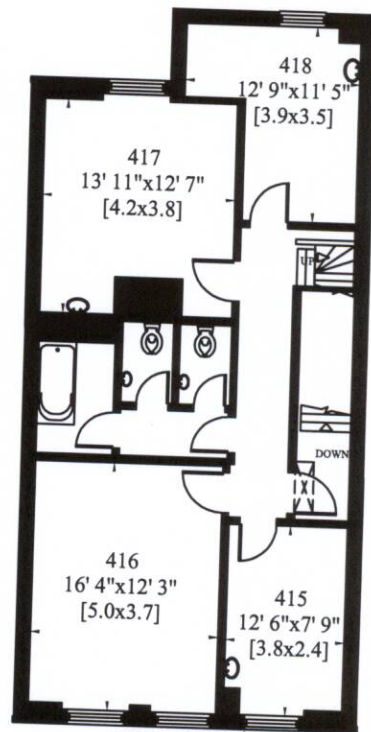

19 COURTFIELD GARDENS  
LONDON SW5

Gross Internal Area: 699 Sq. metres  
7527 Sq. feet

Scale 1:150

FIRST/ SECOND FLOOR  
MEZZANINE

ROOF

SECOND FLOOR

THIRD FLOOR

FOURTH FLOOR

LOWER GROUND FLOOR