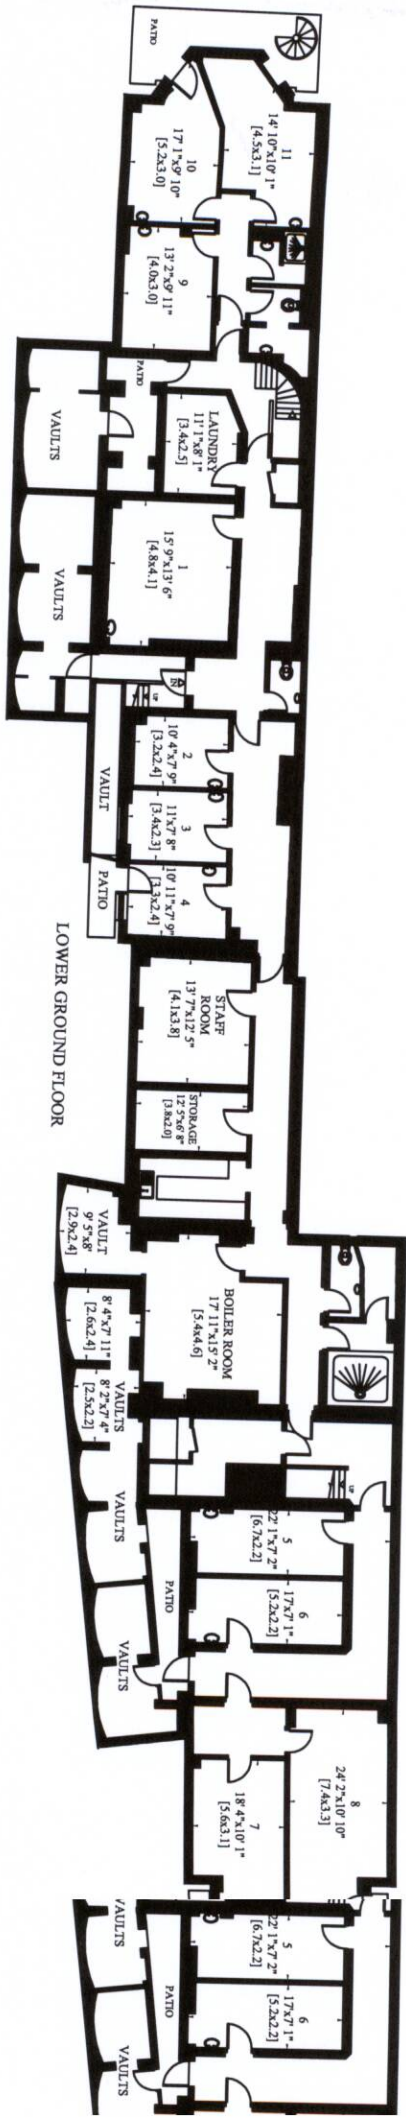

19 COURTFIELD GARDENS  
LONDON SW5

Gross Internal Area: 699 Sq. metres  
7527 Sq. feet

Scale 1:150

FIRST/ SECOND FLOOR  
MEZZANINE

ROOF

SECOND FLOOR

THIRD FLOOR

FOURTH FLOOR

LOWER GROUND FLOOR