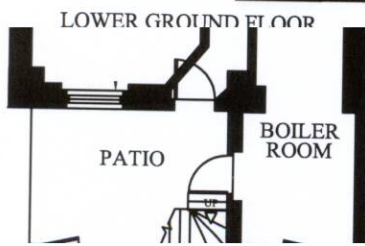

19 COURTFIELD GARDENS  
LONDON SW5

Gross Internal Area: 699 Sq. metres  
7527 Sq. feet

Scale 1:150

FIRST/ SECOND FLOOR  
MEZZANINE

ROOF

SECOND FLOOR

THIRD FLOOR

FOURTH FLOOR

LOWER GROUND FLOOR