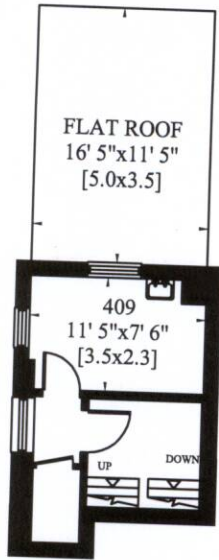

19 COURTFIELD GARDENS  
LONDON SW5

Gross Internal Area: 699 Sq. metres  
7527 Sq. feet

Scale 1:150

FIRST/ SECOND FLOOR  
MEZZANINE

ROOF

SECOND FLOOR

THIRD FLOOR

FOURTH FLOOR

LOWER GROUND FLOOR