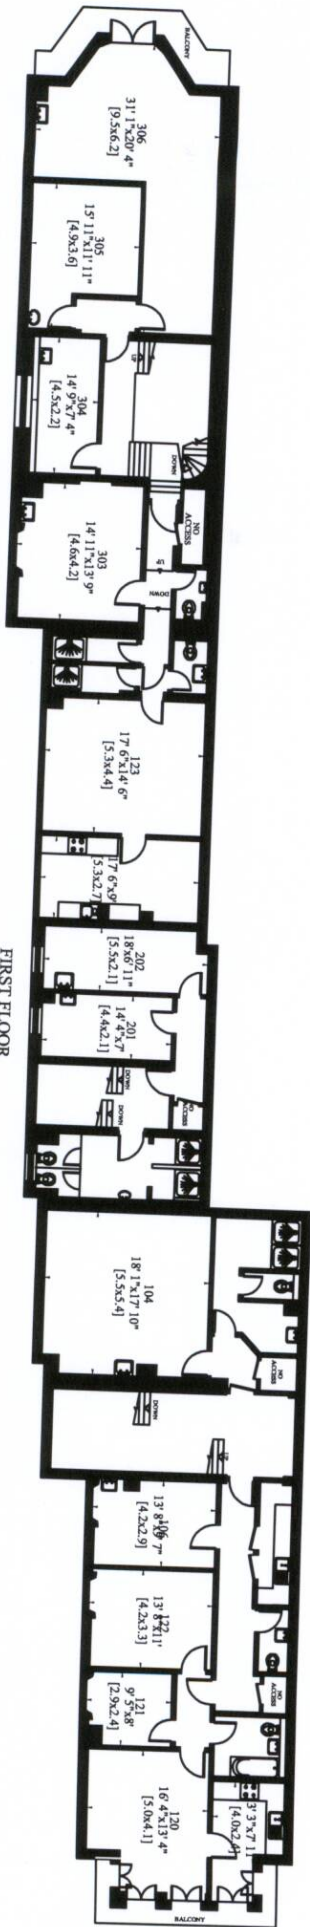

22 COURTFIELD GARDENS AND 1
BARKSTON GARDENS
LONDON SW5

Gross Internal Area: 2056 Sq. metres
(Including Vaults) 22135 Sq. feet

SCALE 1:250

GROUND FLOOR

SECOND FLOOR

FIRST FLOOR

FIFTH FLOOR

FOURTH FLOOR

THIRD FLOOR

FOURTH FLOOR

THIRD FLOOR