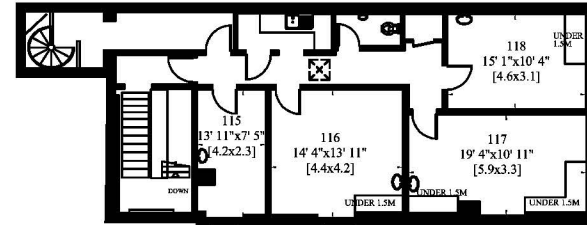

22 COURTFIELD GARDENS AND 1
BARKSTON GARDENS
LONDON SW5

Gross Internal Area: 2056 Sq. metres
(Including Vaults) 22135 Sq. feet

SCALE 1:250

GROUND FLOOR

SECOND FLOOR

FIRST FLOOR

FIFTH FLOOR

FOURTH FLOOR

THIRD FLOOR

FOURTH FLOOR

THIRD FLOOR