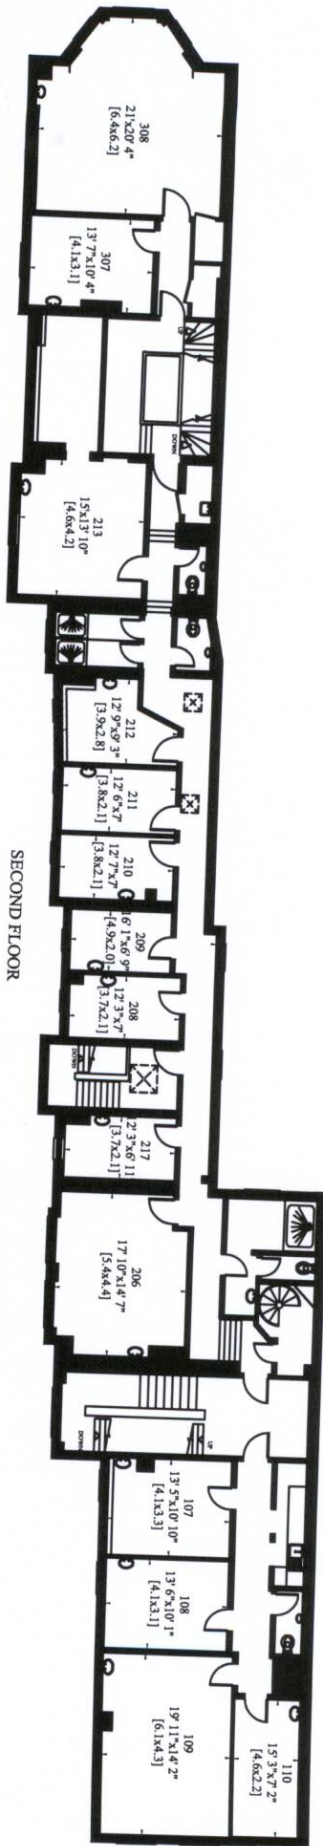

22 COURTFIELD GARDENS AND 1
BARKSTON GARDENS
LONDON SW5

Gross Internal Area: 2056 Sq. metres
(Including Vaults) 22135 Sq. feet

SCALE 1:250

GROUND FLOOR

SECOND FLOOR

FIRST FLOOR

FIFTH FLOOR

FOURTH FLOOR

THIRD FLOOR

FOURTH FLOOR

THIRD FLOOR