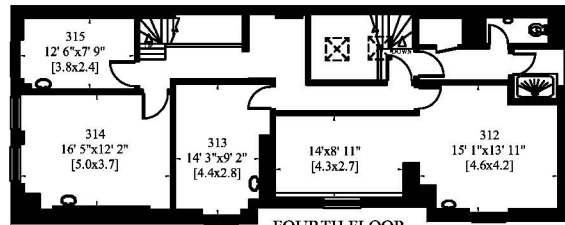

22 COURTFIELD GARDENS AND 1
BARKSTON GARDENS
LONDON SW5

Gross Internal Area: 2056 Sq. metres
(Including Vaults) 22135 Sq. feet

SCALE 1:250

GROUND FLOOR

SECOND FLOOR

FIRST FLOOR

FIFTH FLOOR

FOURTH FLOOR

THIRD FLOOR

FOURTH FLOOR

THIRD FLOOR