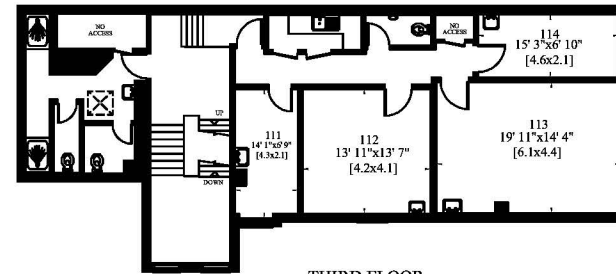

22 COURTFIELD GARDENS AND 1
BARKSTON GARDENS
LONDON SW5

Gross Internal Area: 2056 Sq. metres
(Including Vaults) 22135 Sq. feet

SCALE 1:250

GROUND FLOOR

SECOND FLOOR

FIRST FLOOR

FIFTH FLOOR

FOURTH FLOOR

THIRD FLOOR

FOURTH FLOOR

THIRD FLOOR