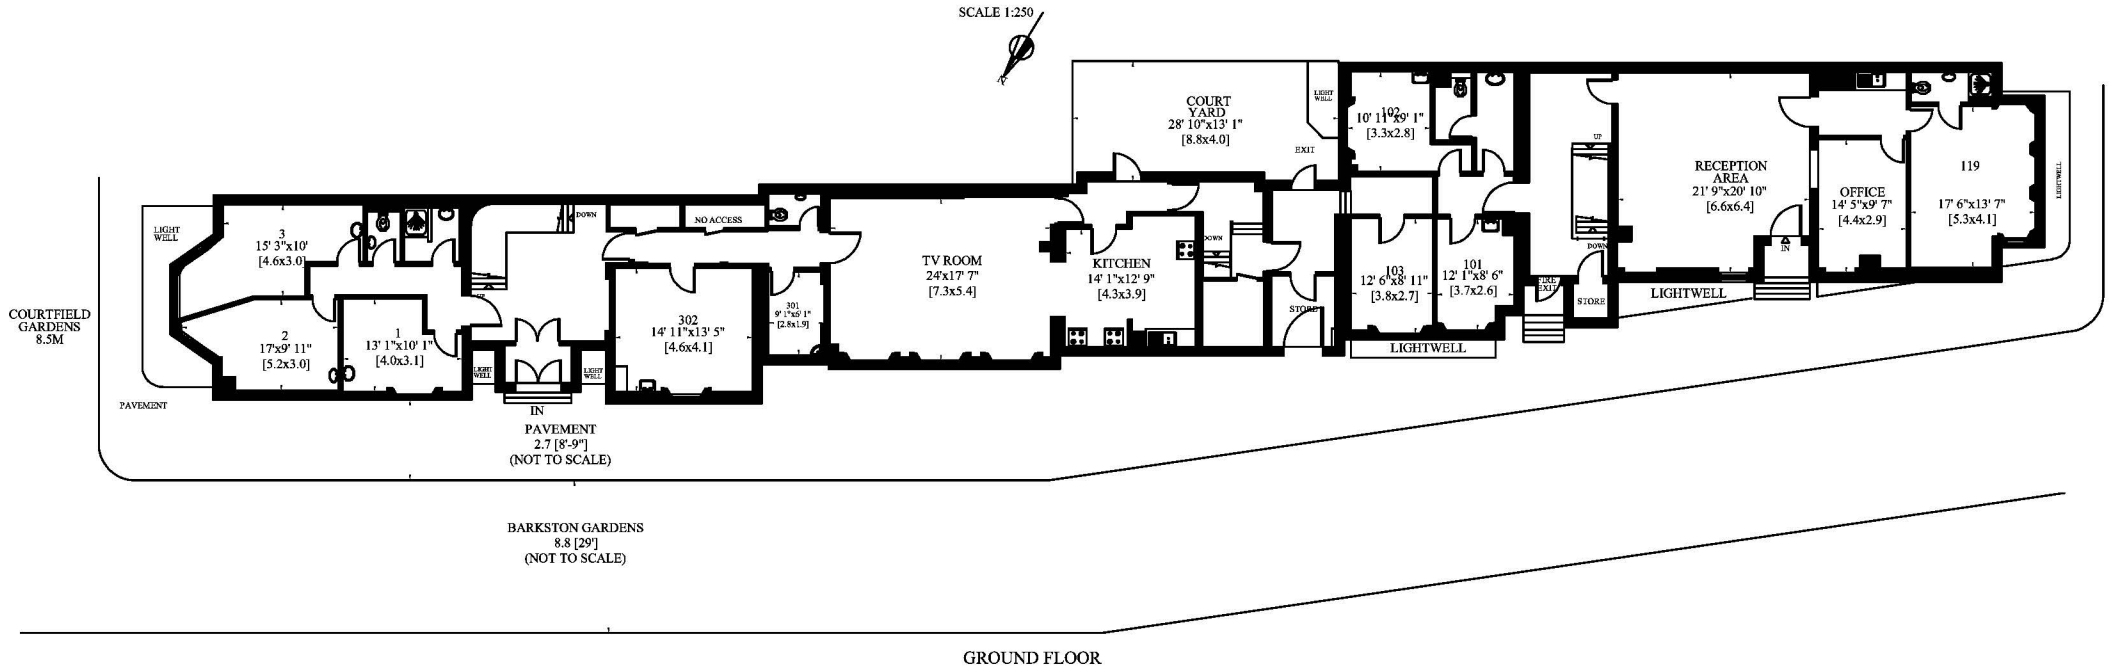

22 COURTFIELD GARDENS AND 1
BARKSTON GARDENS
LONDON SW5

Gross Internal Area: 2056 Sq. metres
(Including Vaults) 22135 Sq. feet

SCALE 1:250

GROUND FLOOR

SECOND FLOOR

FIRST FLOOR

FIFTH FLOOR

FOURTH FLOOR

THIRD FLOOR

FOURTH FLOOR

THIRD FLOOR