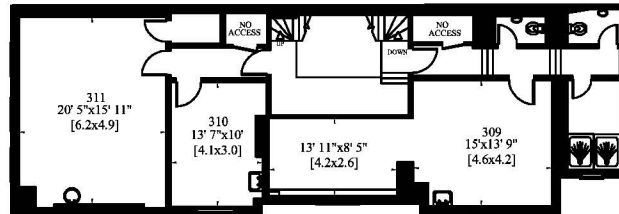

22 COURTFIELD GARDENS AND 1
BARKSTON GARDENS
LONDON SW5

Gross Internal Area: 2056 Sq. metres
(Including Vaults) 22135 Sq. feet

SCALE 1:250

GROUND FLOOR

SECOND FLOOR

FIRST FLOOR

FIFTH FLOOR

FOURTH FLOOR

THIRD FLOOR

FOURTH FLOOR

THIRD FLOOR