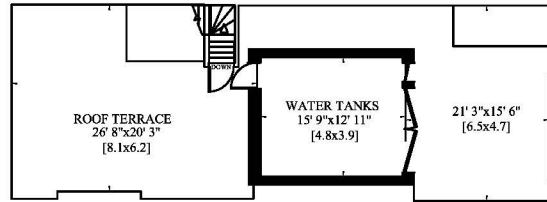

22 COURTFIELD GARDENS AND 1
BARKSTON GARDENS
LONDON SW5

Gross Internal Area: 2056 Sq. metres
(Including Vaults) 22135 Sq. feet

SCALE 1:250

GROUND FLOOR

SECOND FLOOR

FIRST FLOOR

FIFTH FLOOR

FOURTH FLOOR

THIRD FLOOR

FOURTH FLOOR

THIRD FLOOR